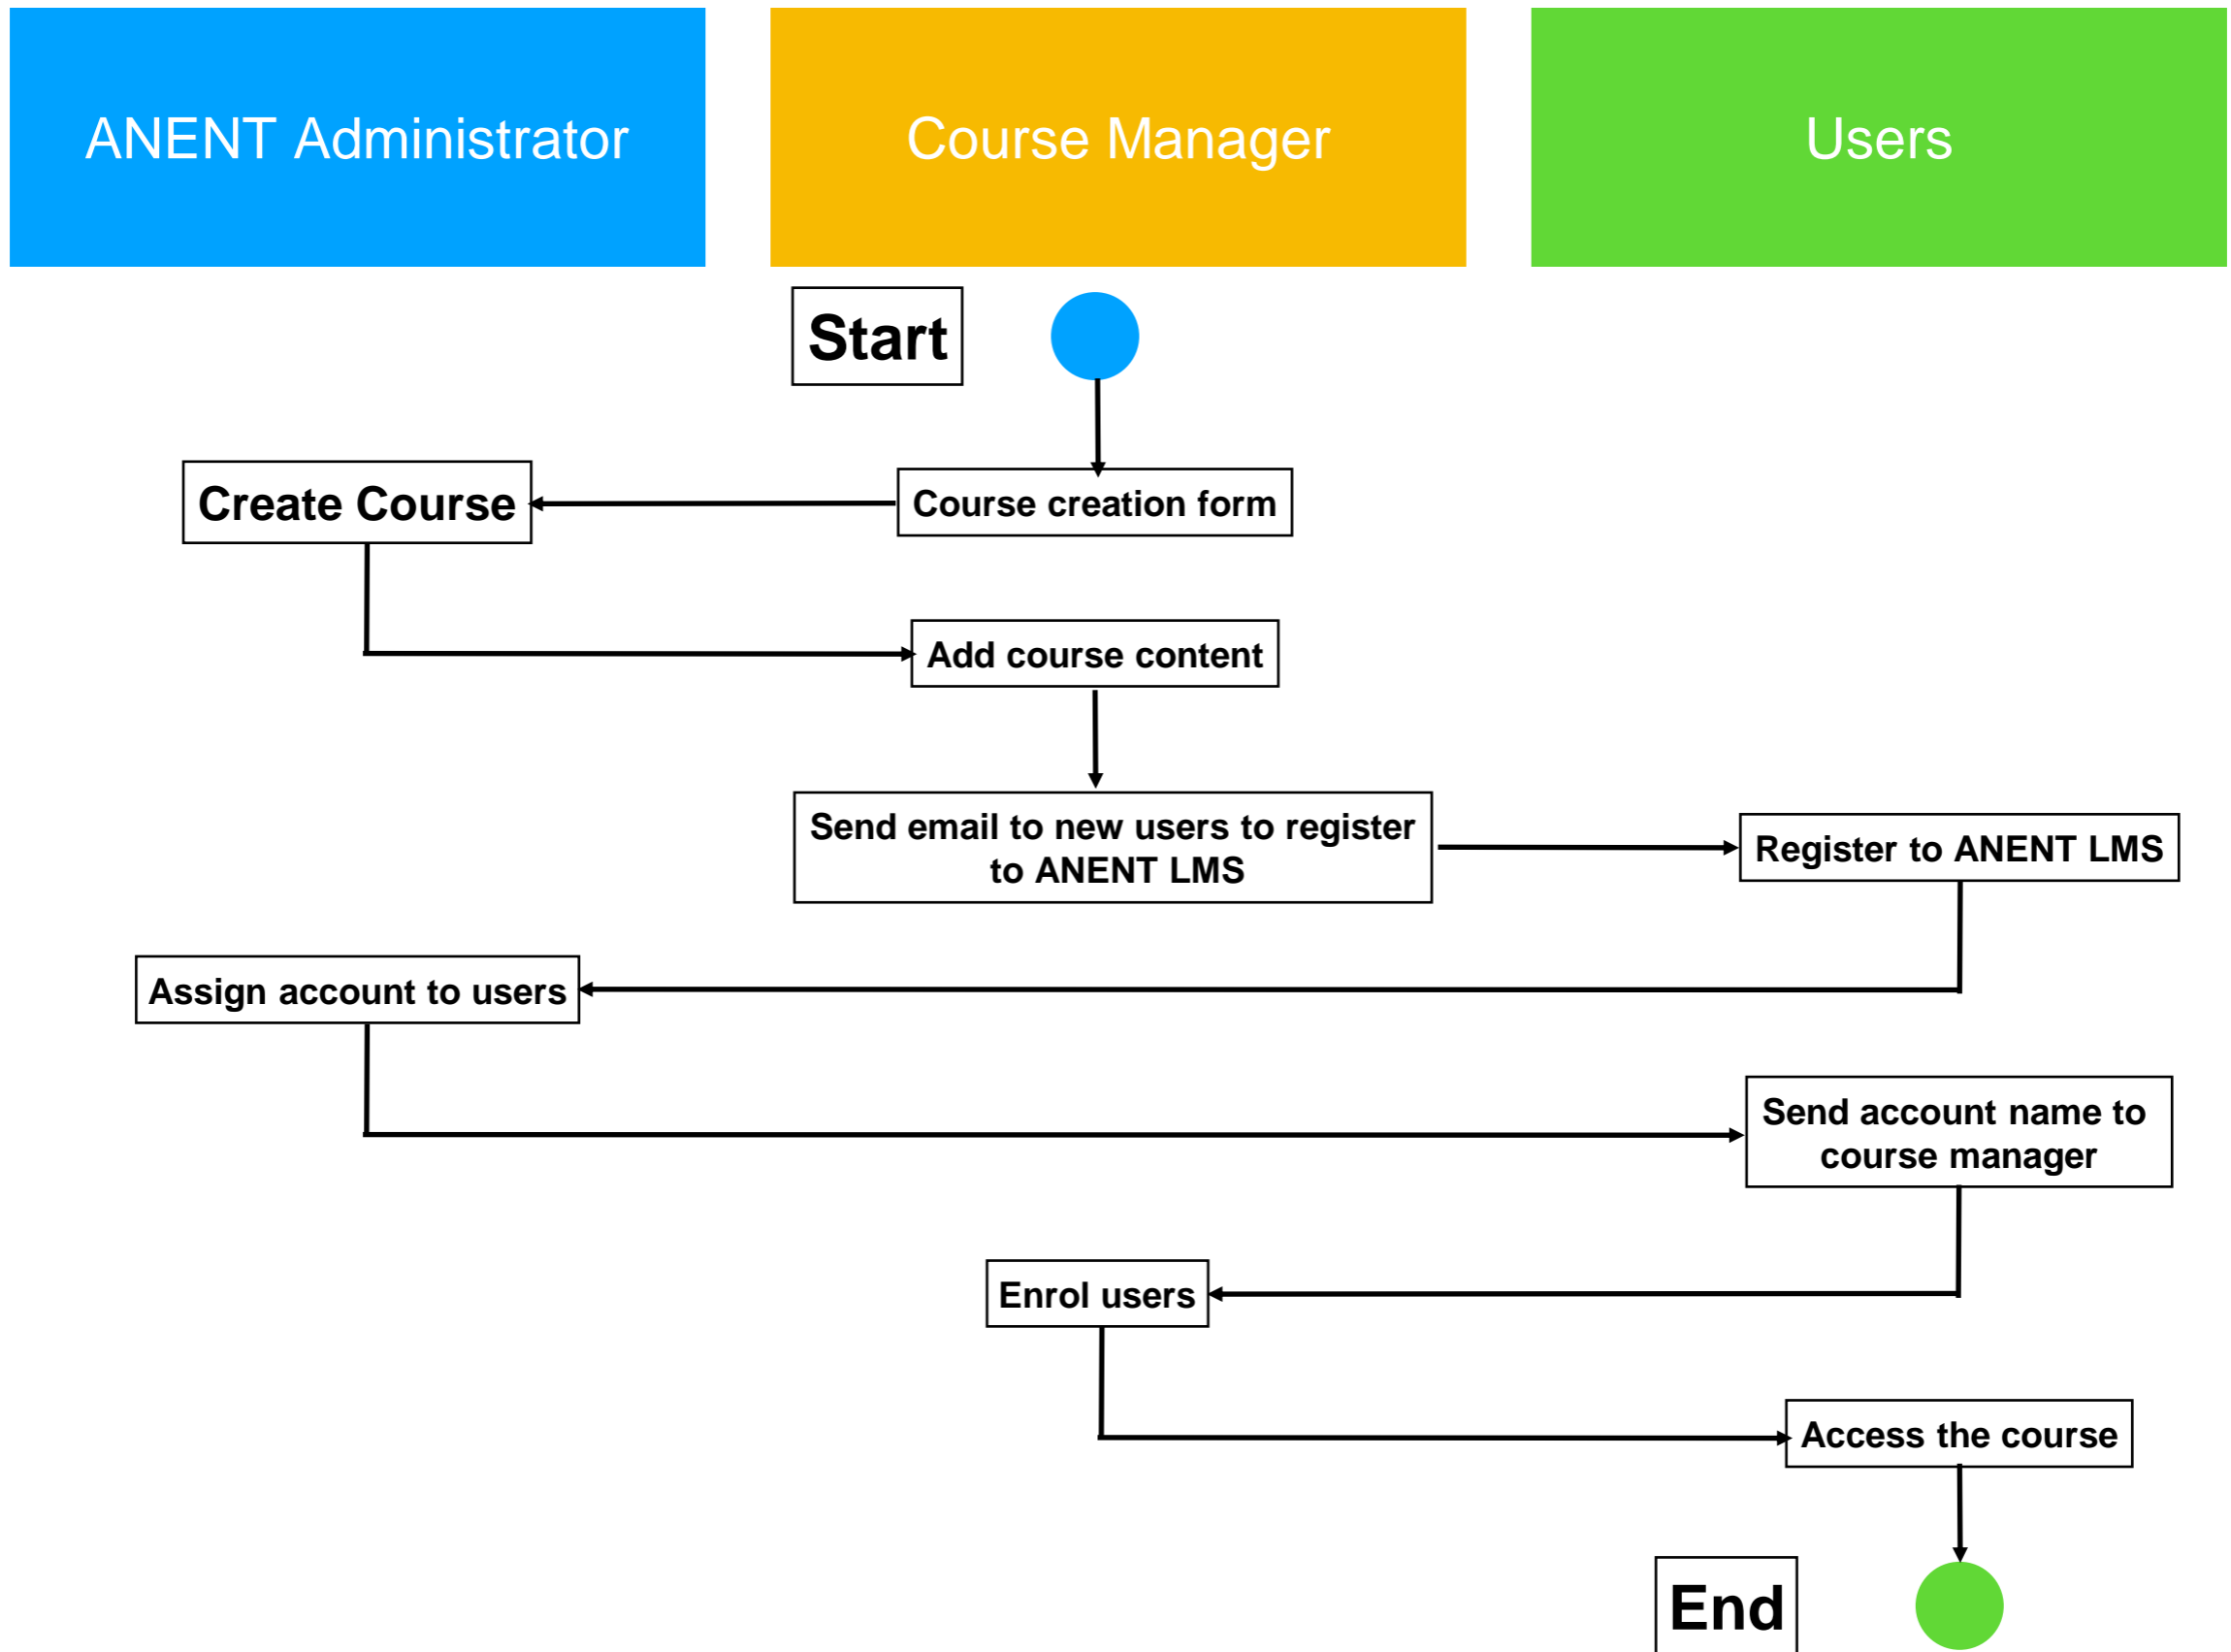

Process to Create and Access Course on ANENT LMS

Process to Request ANENT Services

ABC Workflow

ABC

ANENT Administrator

Course
Manager/Teachers